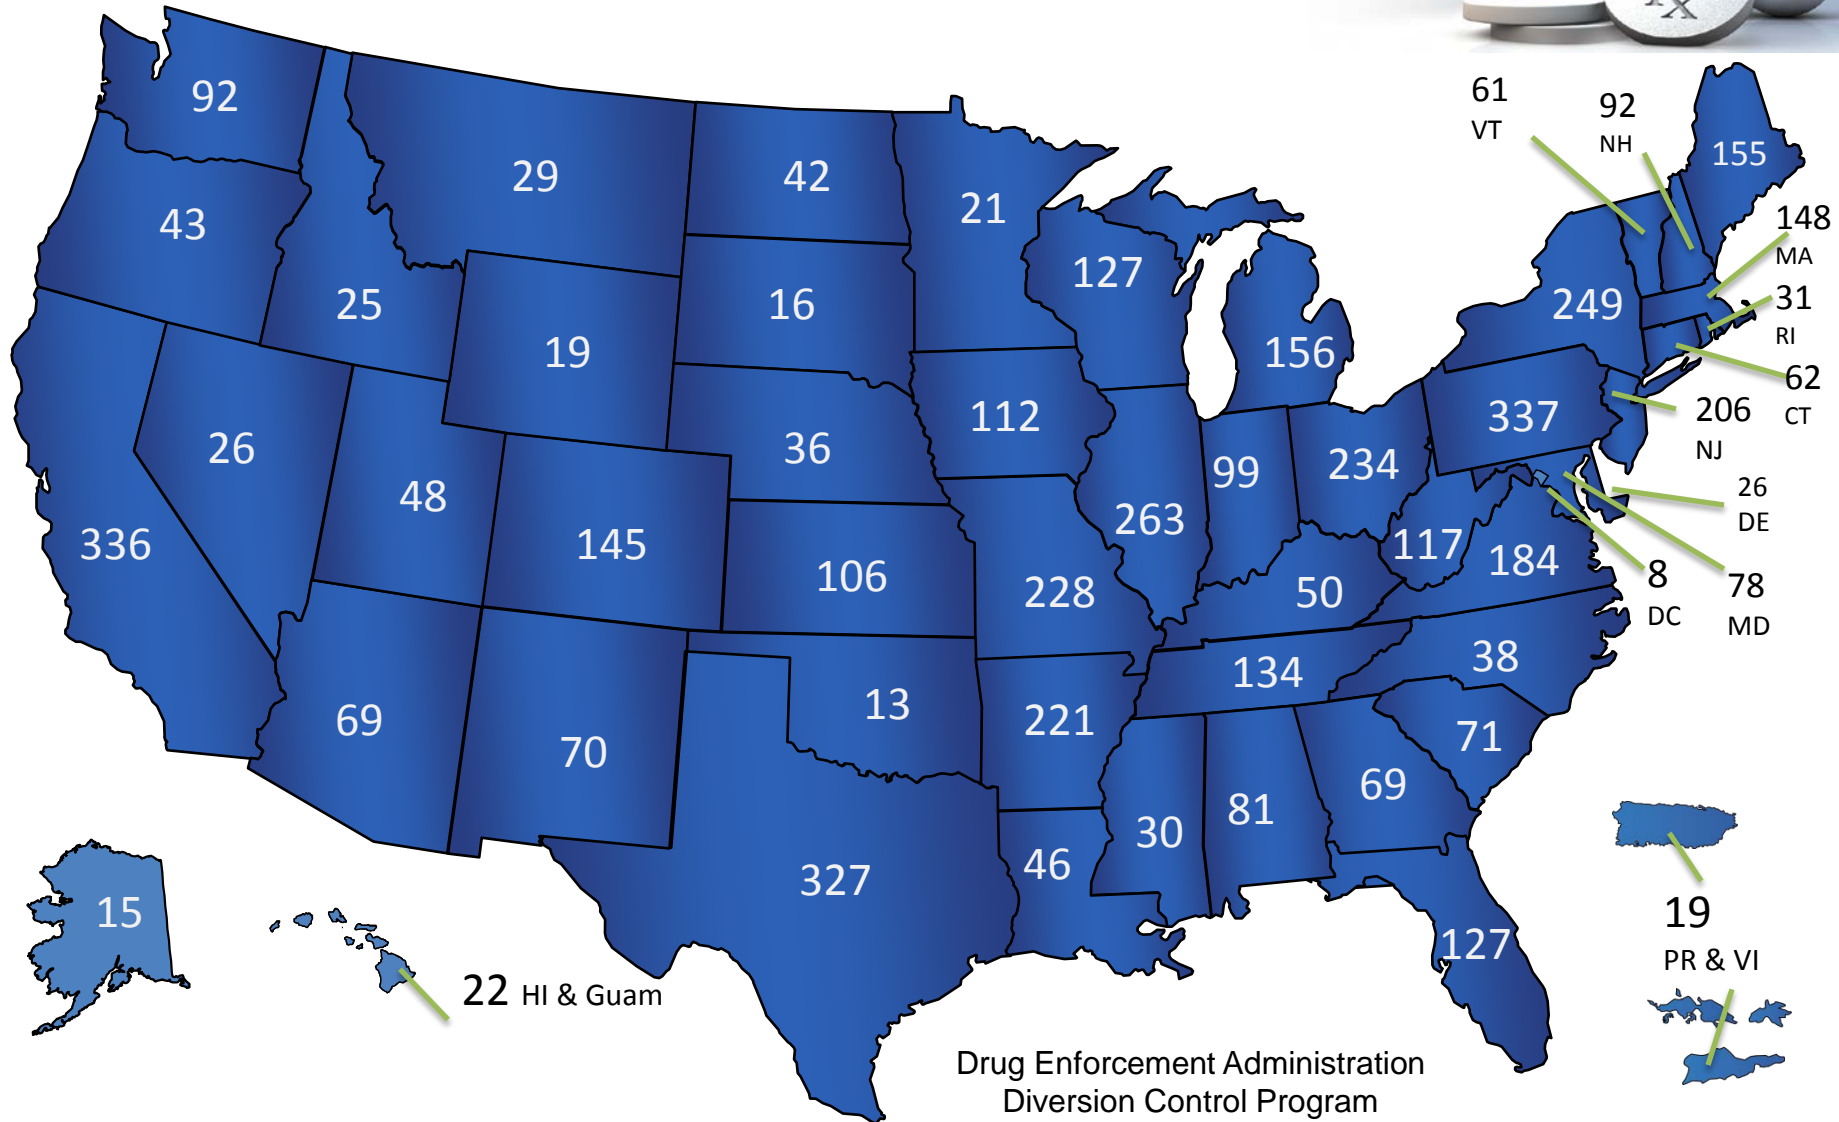

11th National Take Back Day

April 30, 2016

DRUG ENFORCEMENT
ADMINISTRATION
DIVERSION CONTROL PROGRAM

11th National Take Back Day: April 30, 2016

Total Law Enforcement Participation: 4,264

11th National Take Back Day: **April 30, 2016**

Total Collection Sites: 5,359

11th National Take Back Day: April 30, 2016

Total Weight Collected (pounds): 893,498 (447 Tons)