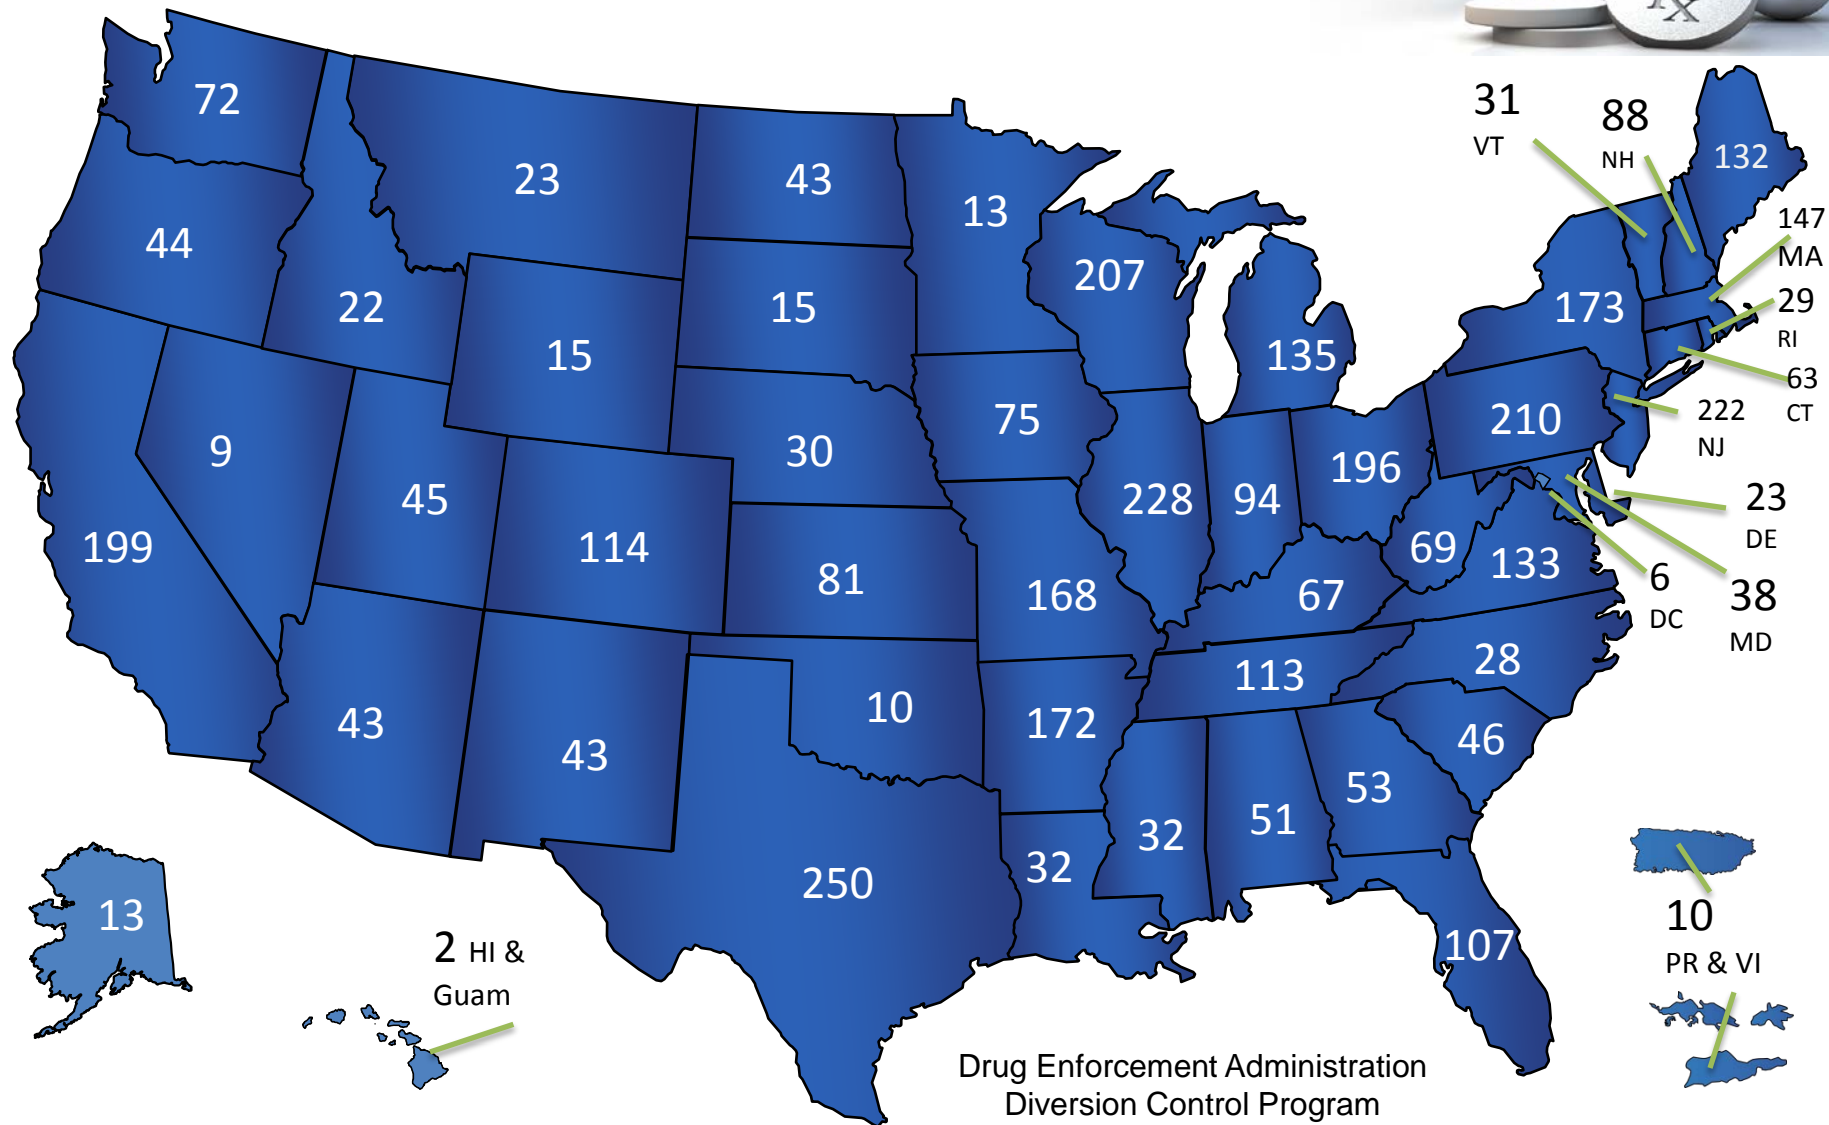

11th National Take Back Day

April 30, 2016

DRUG ENFORCEMENT
ADMINISTRATION
DIVERSION CONTROL PROGRAM

11th National Take Back Day: April 30, 2016

Total Law Enforcement Participation: 4,264

11th National Take Back Day: **April 30, 2016**

Total Collection Sites: 5,359

11th National Take Back Day: April 30, 2016

Total Weight Collected (pounds): 893,498 (447 Tons)